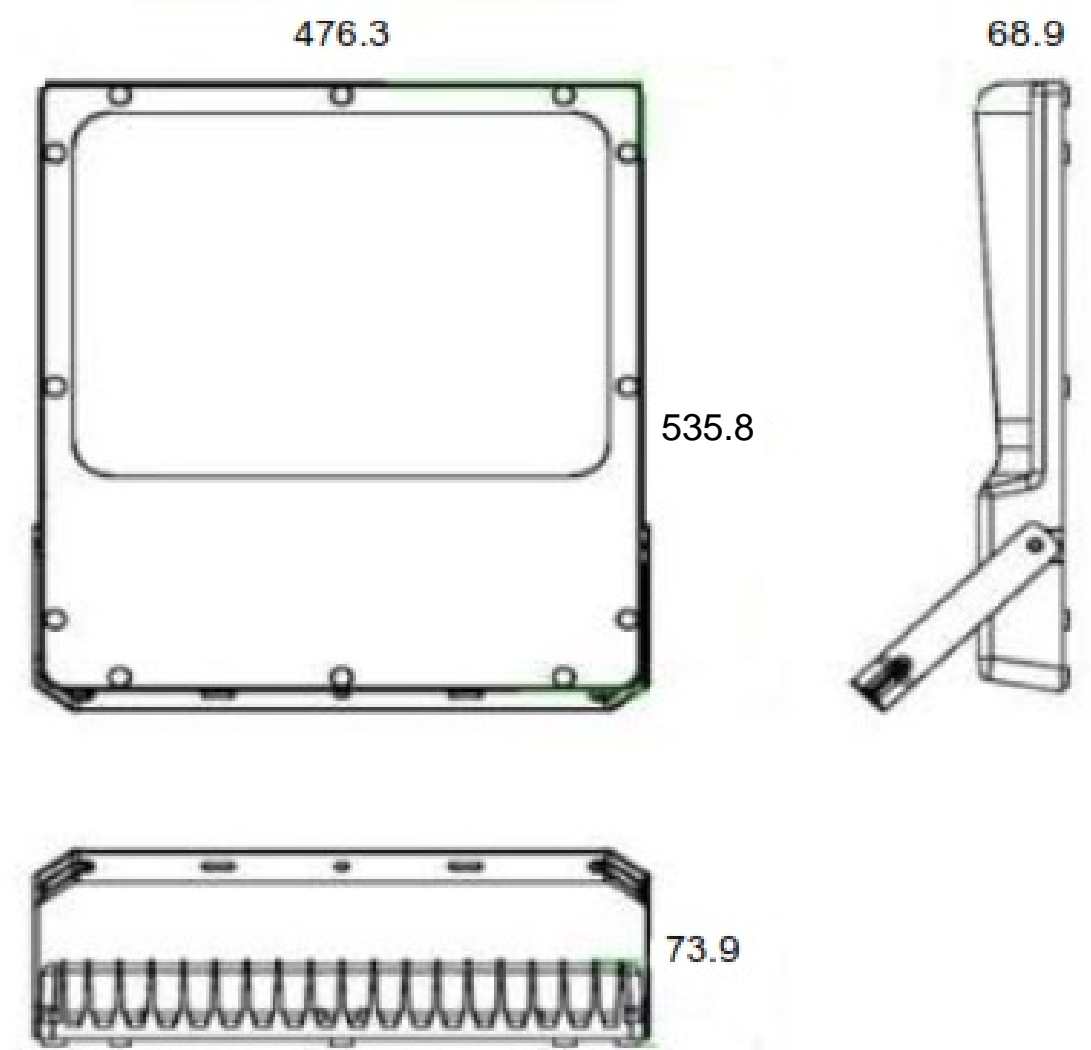

Ref : 400W Metallic II
Code : RAY-FL-PR-400W
Reinosa

General Specification

Product Type Façade/Wall
Description Floodlight LED for outdoor installation

Technical Data

Mounting Façade/Wall Mounted
Material Aluminium body
Body Color Silver
Diffuser Glass Cover
IP Protection IP66

Optical Data

Light Source LED
Lamp Wattage 400W
Lumen Output 56000LM
Efficiency 140LM/W
Light Distribution " Narrow, Moderate and Wide "
Color Rendering (CRI) Ra≥80
Color Temperature (CCT) WW,NW,CW
Average Lamp Life

Electrical Data

Input Voltage 220-240V
Frequency 50/60Hz
Driver Included
Driver Mounting Integrated
Power Factor > 0.95

Dimension

L535*W476*H69 mm

Floodlight

Photometric

Integrated Lighting Co.Ltd. (Rayon)

Tel:+966 11 52 50 800 .
P.O.Box : 6834 - Riyadh,12816 Kingdom of Saudi Arabia, Saudi Arabia
Web : www.rayon-lighting.com E-Mail :info@rayon-lighting.com .